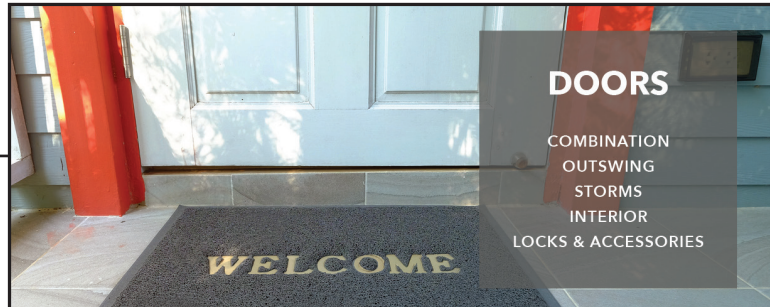

BLEVINS PRO PARTNER MERCHANDISING TOOLS

GROW YOUR BUSINESS WITH US

≡Blevins≡

DESIGNS TO CHOOSE FROM:

CONTEMPORARY OPTIONS

ADVERTISING PACKAGES INCLUDE:

- Highly visible 2' x 5' signs
- Professional design
- Suitable for indoor/outdoor use
- 3 packages to choose from
- Produced using long lasting material

SEE BACK PANEL FOR PACKAGE PRICES

CHOOSE THE BEST OPTION FOR YOU!

A **CLASSIC MARKETING PACKAGE** **\$98.00** (+ TAX)
(INCLUDES ALL 4 CLASSIC SIGNS)

B **CONTEMPORARY MARKETING PACKAGE** **\$168.00** (+ TAX)
(INCLUDES ALL 7 CONTEMPORARY SIGNS)