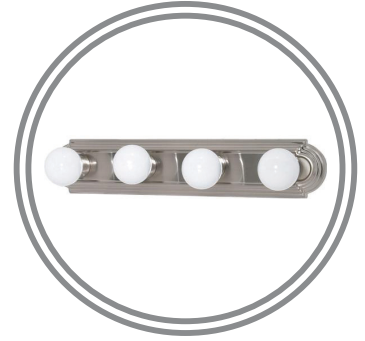

Blevins

Lighting Solutions

INDOOR

0286034
6" Brushed Nickel With
White Glass Ball

0286035 - **DS**
6" Old Bronze With
White Glass Ball

0286069
6" White With
White Glass Ball

0286004
12" Ceiling With Square Glass

0286005 - **DS**
12" Ceiling With Round Glass

0286012
7" Brushed Nickel Vanity
With Alabaster Glass Shade

0286013
15" Brushed Nickel Vanity
With Alabaster Glass Shades

0286014
21" Brushed Nickel Vanity
With Alabaster Glass Shades

INDOOR LIGHTING

0286057
15" Textured White Vanity
With Alabaster Glass Shades

0286058
21" Textured White Vanity
With Alabaster Glass Shades

0286018
18" Brushed Nickel Vanity Strip

0286019
24" Brushed Nickel Vanity Strip

0286063 - **DS**
18" Old Bronze Vanity Strip

0286064 - **DS**
24" Old Bronze Vanity Strip

0286059
18" Textured White Vanity Strip

0286060
24" Textured White Vanity Strip

0286020
11" Brushed Nickel Dome
With Frosted Glass