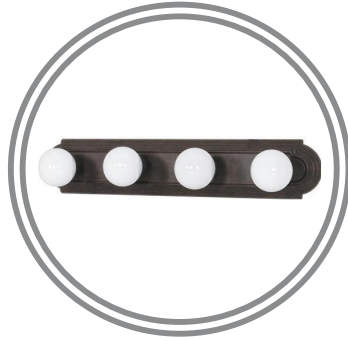

Blevins

Lighting Solutions

INDOOR

0286034
6" Brushed Nickel With
White Glass Ball

0286035 - **DS**
6" Old Bronze With
White Glass Ball

0286069
6" White With
White Glass Ball

0286004
12" Ceiling With Square Glass

0286005 - **DS**
12" Ceiling With Round Glass

0286012
7" Brushed Nickel Vanity
With Alabaster Glass Shade

0286013
15" Brushed Nickel Vanity
With Alabaster Glass Shades

0286014
21" Brushed Nickel Vanity
With Alabaster Glass Shades

INDOOR LIGHTING

0286057
15" Textured White Vanity
With Alabaster Glass Shades

0286058
21" Textured White Vanity
With Alabaster Glass Shades

0286018
18" Brushed Nickel Vanity Strip

0286019
24" Brushed Nickel Vanity Strip

0286063 - **DS**
18" Old Bronze Vanity Strip

0286064 - **DS**
24" Old Bronze Vanity Strip

0286059
18" Textured White Vanity Strip

0286060
24" Textured White Vanity Strip

0286020
11" Brushed Nickel Dome
With Frosted Glass