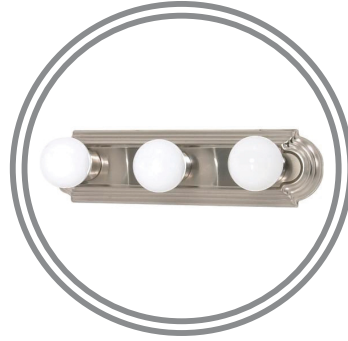

0286018
18" Brushed Nickel Vanity Strip