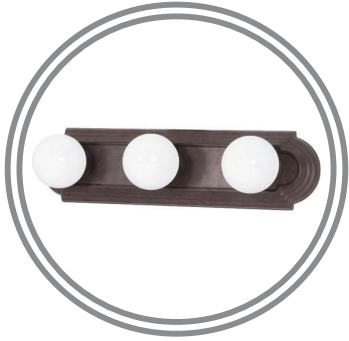

0286005 - **DS**
12" Ceiling With Round Glass

0286012
7" Brushed Nickel Vanity
With Alabaster Glass Shade

0286013
15" Brushed Nickel Vanity
With Alabaster Glass Shades

0286014
21" Brushed Nickel Vanity
With Alabaster Glass Shades

0286015 - **DS**
7" Old Bronze Vanity
With Alabaster Glass Shade

0286016 - **DS**
15" Old Bronze Vanity
With Alabaster Glass Shades

0286017 - **DS**
21" Old Bronze Vanity
With Alabaster Glass Shades

0286056
7" Textured White Vanity
With Alabaster Glass Shade

INDOOR LIGHTING

0286057
15" Textured White Vanity
With Alabaster Glass Shades

0286058
21" Textured White Vanity
With Alabaster Glass Shades

0286018
18" Brushed Nickel Vanity Strip

0286019
24" Brushed Nickel Vanity Strip

0286063 - **DS**
18" Old Bronze Vanity Strip

0286064 - **DS**
24" Old Bronze Vanity Strip

0286059
18" Textured White Vanity Strip

0286060
24" Textured White Vanity Strip

0286020
11" Brushed Nickel Dome
With Frosted Glass